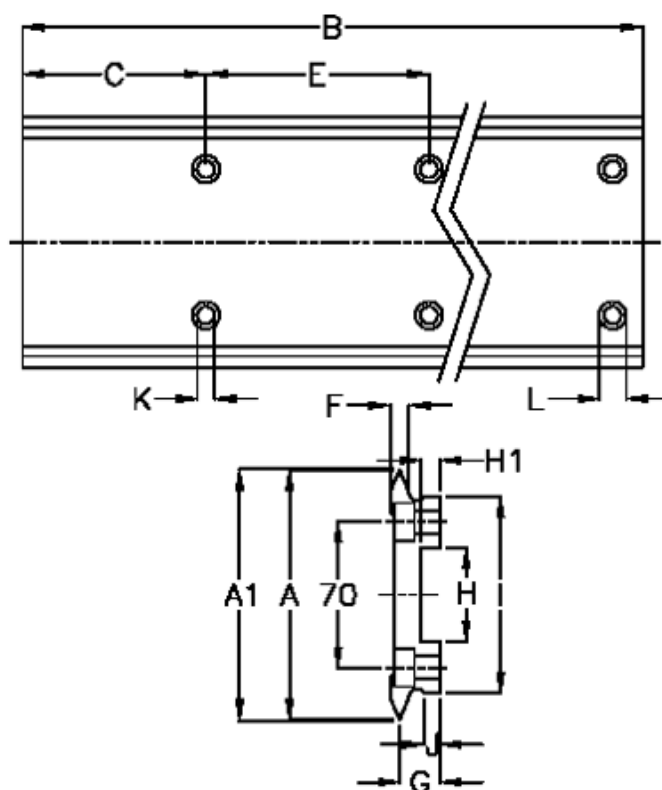

Article number: 057121116161

Description: Hepco GV3 slide NL 120 L1616 P1
with counterbored holes

Measures

A	= 120	H	= 45
A1	= 120.74	H1	= 9.5
B	= 1616	I	= 94.0
C	= 88.0	J	= 4.80
E	= 180	K	= 11.0
F	= 9.21	L	= 18 x 10
For bearing = J54		Precision type	= P1
G	= 19.5	Weight kg/1000	= 15.00